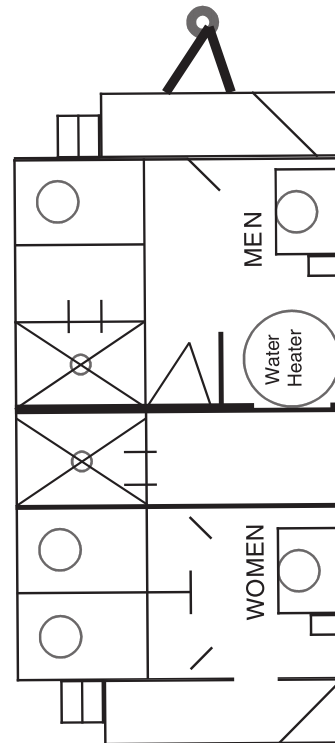

CALL TODAY

Washington 800-562-4442

Oregon 800-966-2371

Idaho 888-810-8100

Utah 866-972-3115

www.honeybucket.com

CLEAN PORTABLE RESTROOMS

Combination Shower / Restroom Trailers

Features:

Women's Side

- Two private stalls with flush toilets
- One shower with dressing area
- One sink with soap and paper towel dispensers
- Waste basket

The Men's Side

- One private stall with flush toilet
- One porcelain urinal
- One shower with dressing area
- One sink with soap and paper towel dispensers
- Waste basket

The shower/restroom trailer has a 750 gallon holding tank. It will accommodate 140 average five gallon showers and 100 average toilet uses.