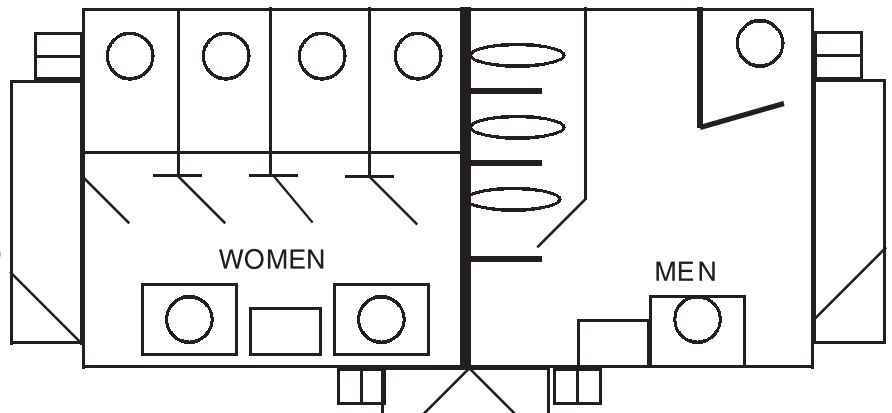

Four private stalls with flush toilets

- (2) Station "No touch" sinks with soap and towel dispensers
- Waste baskets

Other Features:

- Fresh water, flushing porcelain toilets
- Emerald marble-like interior
- Interior lighting and mirrors
- Air conditioning, heating and stereo
- Separate entrance and exit doors
- Accommodates 1500 average uses

The Men's Side

One private stalls with flush toilets

- (3) porcelain urinals
- "No touch" sinks with soap and towel dispensers
- Waste baskets

Requirements: Requires (2)-30 amp/110 volt electrical circuits
Standard water connection