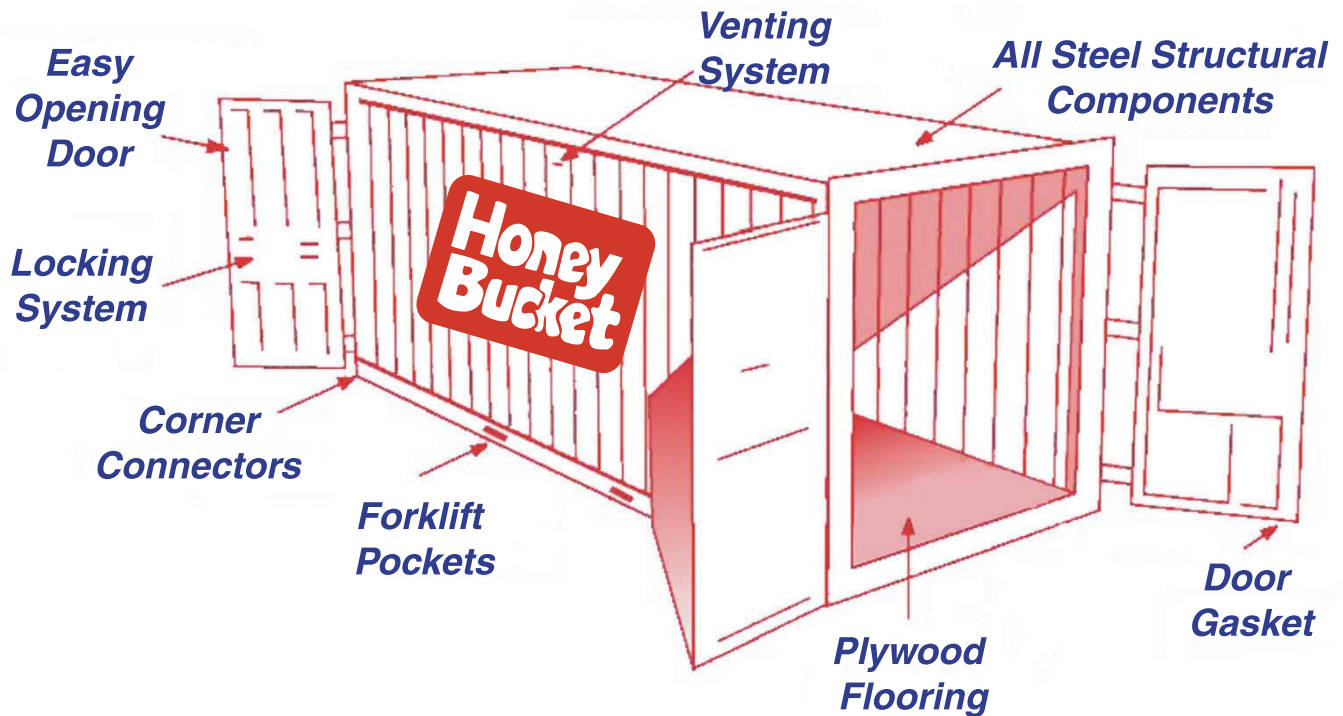

CALL TODAY

Washington 800-562-4442

Oregon 800-966-2371

Idaho 888-810-8100

CLEAN PORTABLE RESTROOMS

PORTABLE STORAGE

- **10',20', & 40' Containers**
- **20' & 40' 1 or 2 Doors**
- **8' Wide and 8.5' Tall**
- **Color Gray**
- **Ground Level**