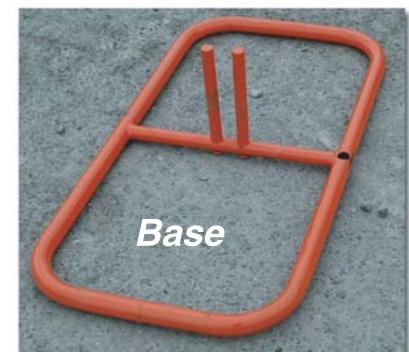

HONEY BUCKET TEMPORARY FENCING

CONSTRUCTION

The Honey Bucket panels come in the size 10' X 6' and can adapt to any configuration your site requires.

SPECIAL EVENTS

Honey Bucket Products are used weekly at some of the largest events in the northwest enclosing street festivals, protecting VIP areas and keeping top talent safe from public access. From carnivals and outdoor concerts, to inaugurations and celebrations of every kind, Honey Bucket gets the job done.

EMERGENCY

When disasters occur your main objective is to protect your property and others from harm on your site fence is the solution.

SEASONAL

From Christmas trees to nurseries, Honey Bucket is the perfect solution for seasonal sales of your products. During the day, customers can access your lot to buy merchandise. When you are finished for the day, you can lock up your entrance until you are ready for the next business day.

10'x6' Panels

Secured with clamp

Let our experts help you.

Base

800-562-4442
www.honeybucket.com