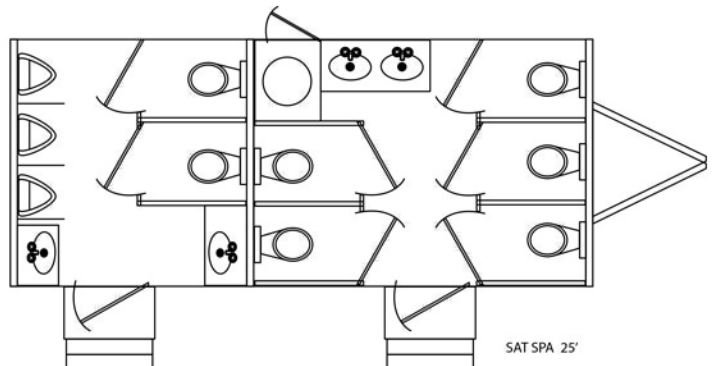

Tank Capacity (gal)

Waste Tank: 980
Fresh Tank: 200

EXPERIENCE the DIFFERENCE

honeybucket.com / CA - 800.325.2371 / OR - 800.966.2371 / UT - 866-972-3115 / WA - 800-562-4442